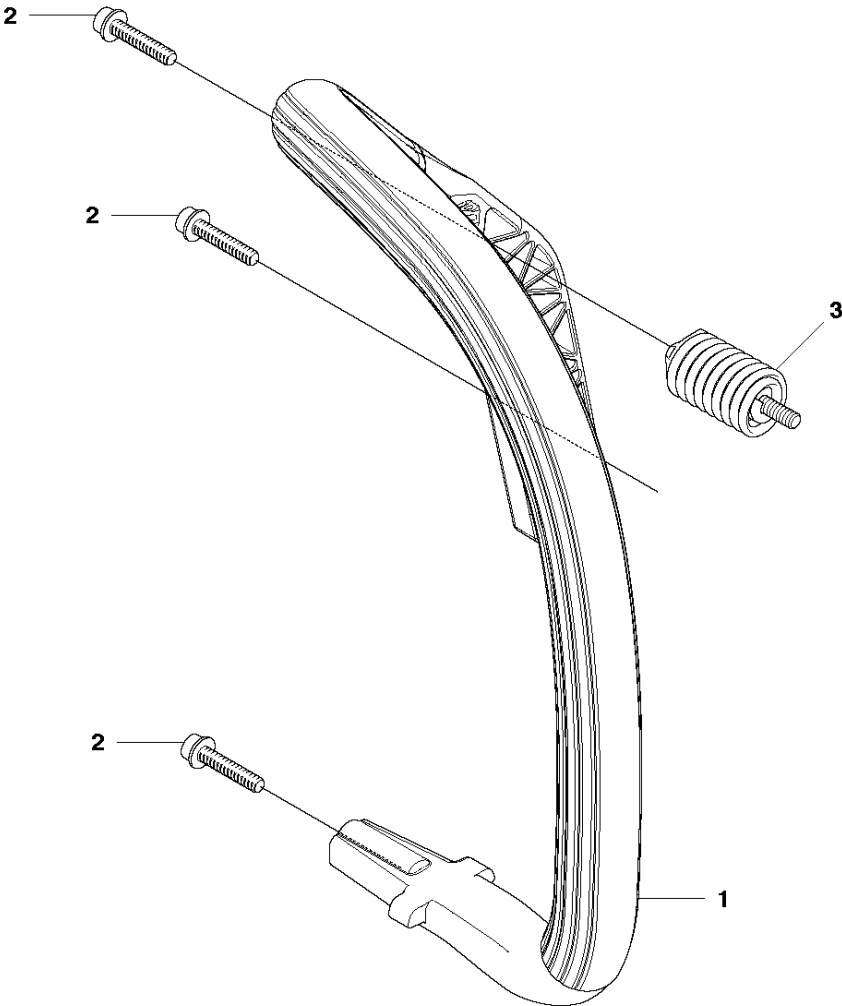

M 435, 435e
HANDLE

HANDLE

435 E from 2011-05-

Ref	Part no.	Description	Remark	Qty	Kit
1	544 28 40-01	FRONT HANDLE		1	
2	503 21 88-76	SCREW IHSCFT		3	
3	503 89 83-01	ANTIVIBRATION ELEMENT		1