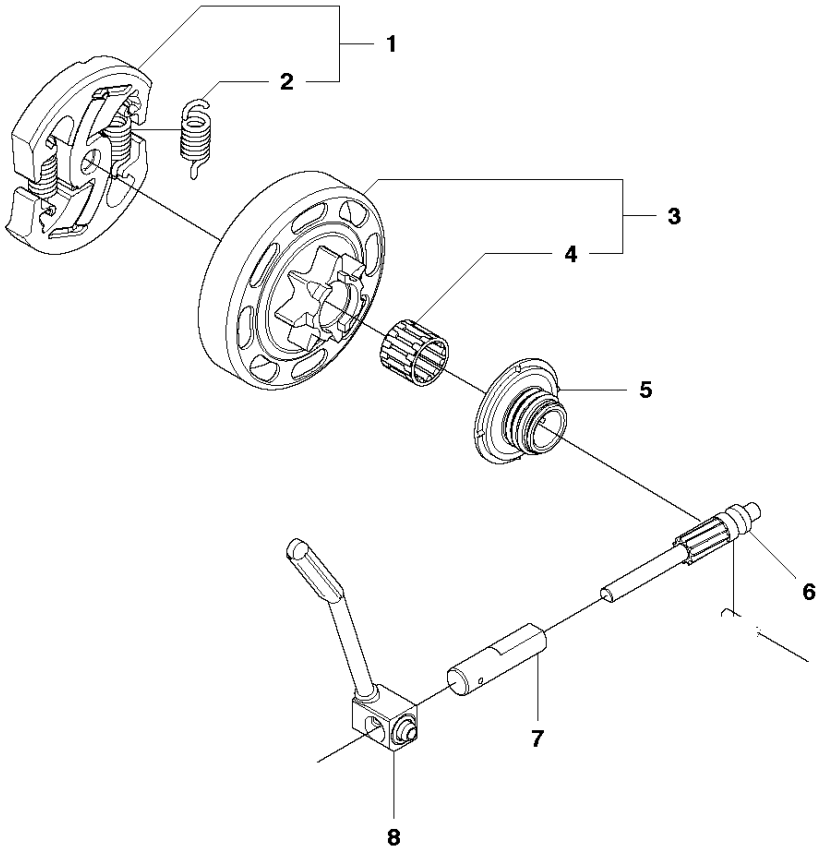

# SPARE PARTS LIST

CHAIN SAWS

435 E from 2011-05-

## CHAIN BRAKE &amp; CLUTCH COVER

435 E from 2011-05-

Ref	Part no.	Description	Remark	Qty	Kit
1	544 19 49-05	CLUTCH COVER ASSY		1	
2	504 54 28-01	COVER LID		1	1
3	544 30 60-01	BRAKE BAND ASSY		1	1
4	544 25 31-01	WEAR PROTECTION		1	1
5	503 85 52-01	GUIDE BUSHING		1	1
6	505 89 26-01	BRAKE SPRING		1	1
7	544 24 85-01	COVER LID		1	1
8	503 89 08-02	KNEE JOINT ASSY		1	1
9	503 89 29-01	PIN KNEE-JOINT		1	1
10	735 31 08-20	E-CLIP		1	1
11	537 39 29-01	CHAIN TENSION SCREW		1	1
12	537 34 72-01	CHAIN TENSIONER WHEEL		1	1
13	537 39 26-01	HEAT PROTECTOR		1	1
14	544 35 75-01	LABEL		1	1
15	503 21 70-10	SCREW CCRPANT		10	1
16	525 35 43-01	BEARING SLEEVE		1	1
17	505 32 10-01	WEAR PLATE		1	1
18	537 34 78-01	KNOB		1	

## CLUTCH &amp; OIL PUMP

435 E from 2011-05-

Ref	Part no.	Description	Remark	Qty	Kit
1	575 56 80-01	CLUTCH ASSY		1	
2	574 71 88-01	CLUTCH SPRING		2	1
3	505 44 15-01	CLUTCH DRUM		1	
4	503 53 92-01	NEEDLE BEARING		1	3
5	544 21 24-02	WORM GEAR		1	
6	540 05 79-01	PUMP PISTON		1	
7	537 15 48-01	PUMP CYLINDER		1	
8	544 08 42-01	OIL HOSE		1	