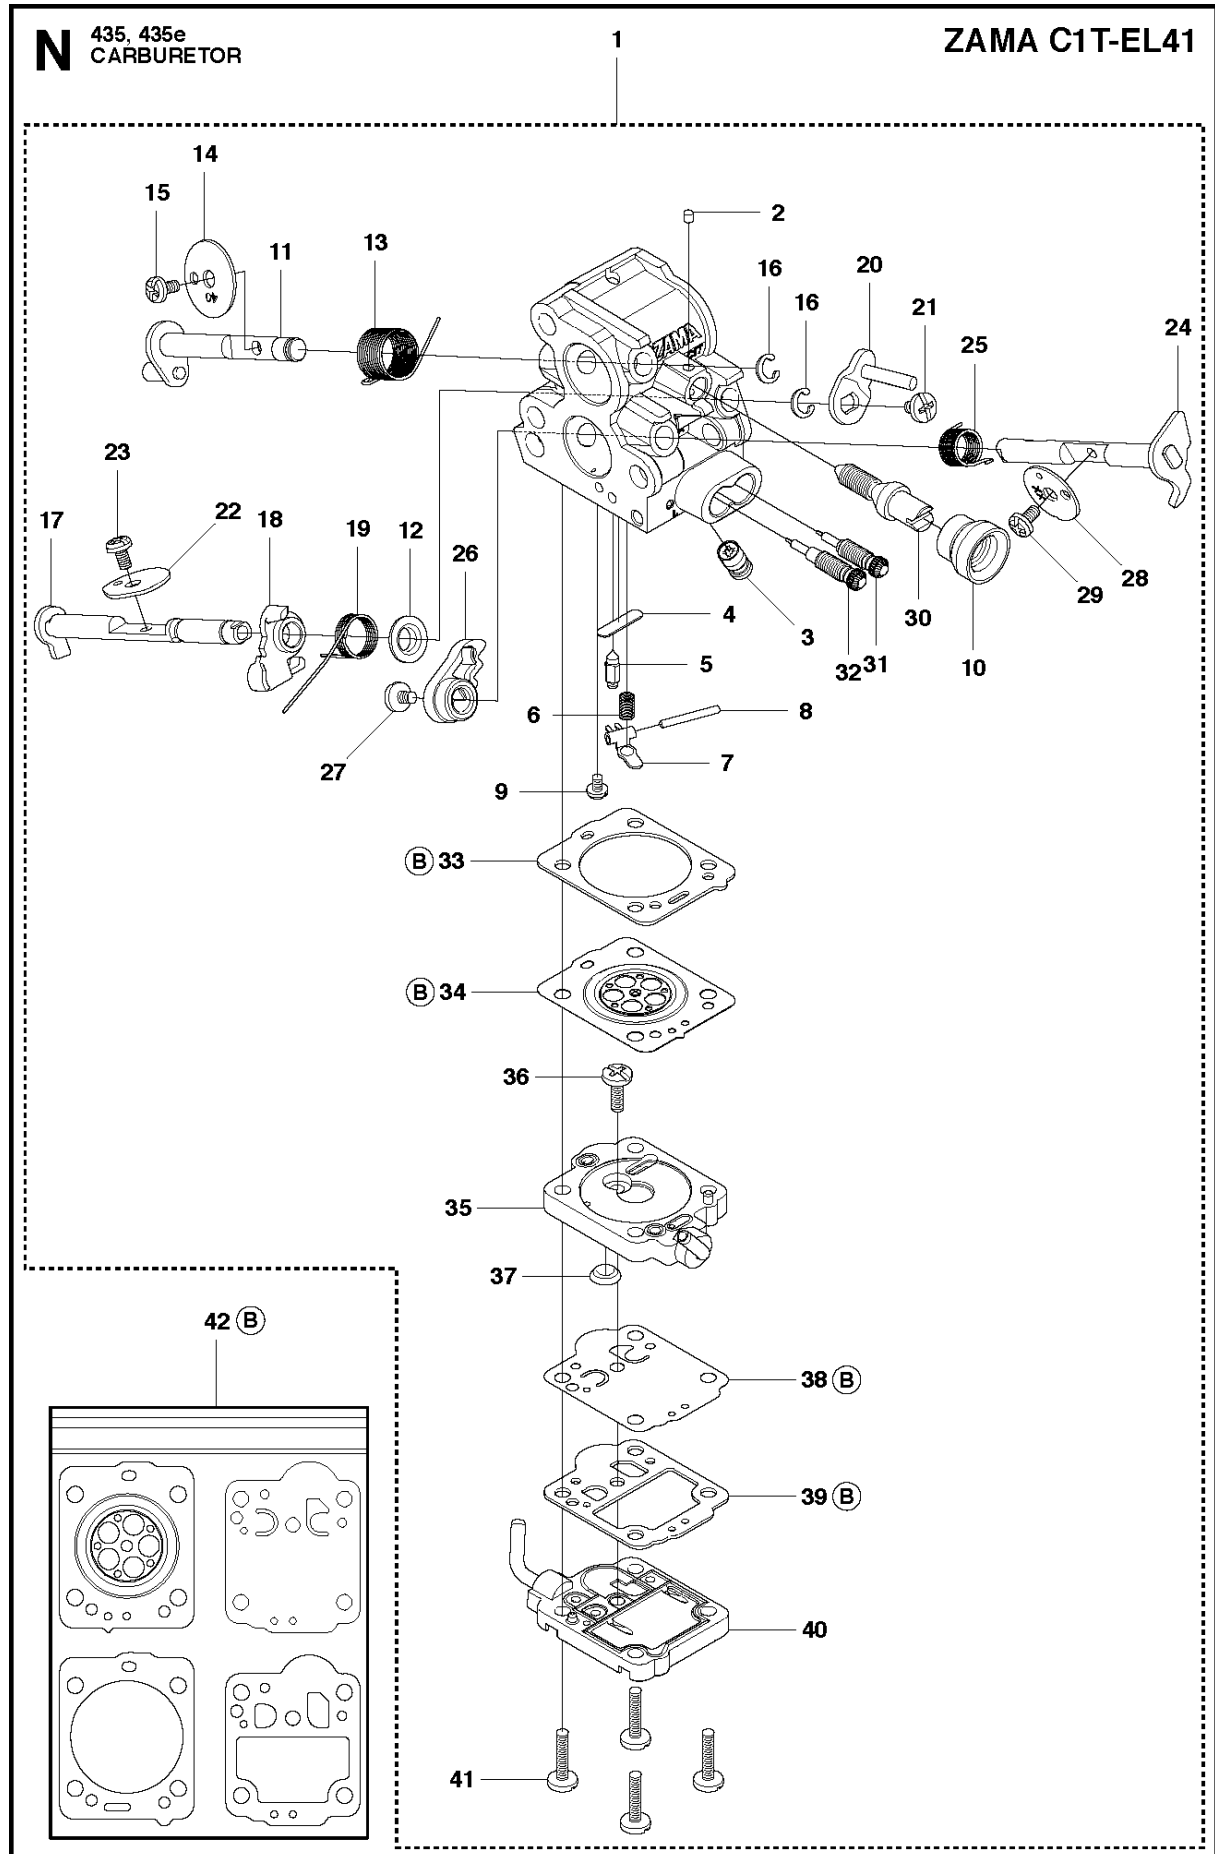

CARBURETOR

435 E from 2011-05-

Ref	Part no.	Description	Remark	Qty	Kit
1	506 45 05-01	CARBURETTOR		1	
2	503 48 11-01	PIECE		1	1
3	504 02 40-01	NOZZLE ASSY		1	1
4	503 53 56-01	PLUG WELCH		1	1
5	503 47 97-01	VALVE		1	1
6	537 02 03-01	SPRING		1	1
7	503 66 59-01	LEVER		1	1
8	503 48 00-01	PIN RETAINING SCREW		1	1
9	504 02 41-01	SCREW		1	1
10	505 53 52-01	HUB CAP		1	1
11	504 02 61-01	SHAFT ASSY		1	1
12	505 11 07-01	COLLAR		1	1
13	504 02 85-01	SPRING		1	1
14	504 02 75-01	VALVE		1	1
15	503 48 18-01	SCREW		2	1
16	504 02 67-01	CIRCLIP		2	1
17	504 02 62-01	SHAFT ASSY		1	1
18	540 05 37-01	LEVER		1	1
19	504 02 83-01	SPRING		1	1
20	504 02 63-01	LEVER		1	1
21	503 47 90-01	SCREW		2	1
22	504 02 74-01	VALVE		1	1
23	503 48 18-01	SCREW		2	1
24	504 02 60-01	SHAFT ASSY		1	1
25	504 02 84-01	SPRING		1	1
26	544 98 31-01	LEVER		1	1
27	503 47 90-01	SCREW		2	1
28	504 02 76-01	VALVE		1	1
29	503 47 92-01	SCREW		1	1
30	504 02 73-01	SCREW		1	1
31	504 90 92-01	SCREW		1	1
32	504 02 81-01	SCREW		1	1
33	504 02 43-01	GASKET		1	1, 42
34	504 02 45-01	DIAPHRAGM		1	1, 42
35	504 02 46-01	BODY		1	1
36	504 02 82-01	SCREW		1	1
37	504 02 50-01	STRAINER		1	1
38	504 02 56-01	DIAPHRAGM		1	1, 42
39	504 02 57-01	GASKET		1	1, 42
40	504 02 59-01	COVER		1	1
41	504 02 78-01	SCREW		4	1
42	504 02 86-01	GASKET KIT		1