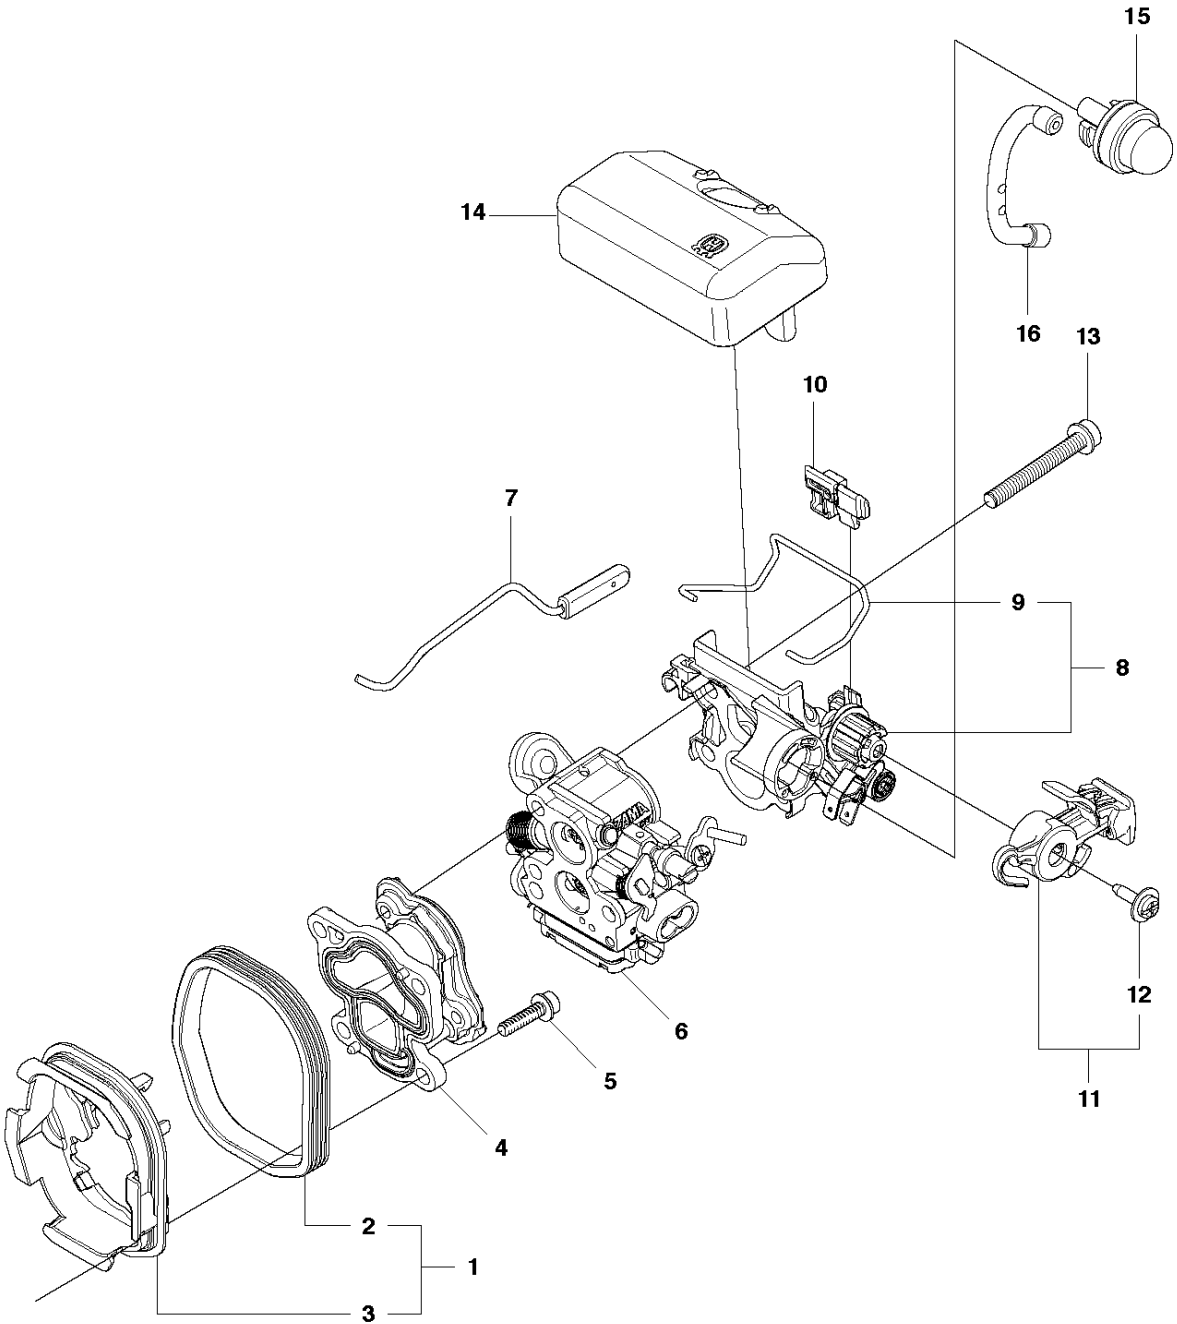

G 435, 435e
CARBURETOR & AIR FILTER

CARBURETOR & AIR FILTER

435 E from 2011-05-

Ref	Part no.	Description	Remark	Qty	Kit
1	504 72 47-01	INSULATION WALL		1	
2	504 72 45-01	INSULATION WALL		1	1
3	504 72 44-01	INSULATION WALL		1	1
4	504 20 12-01	INLET PIPE		1	
5	503 20 02-16	SCREW IHSCFM		4	
6	506 45 05-01	CARBURETTOR		1	
7	544 28 44-01	THROTTLE ROD ASSY		1	
8	544 97 64-01	FILTER HOLDER		1	
9	544 39 26-01	SHACKLE		1	8
10	504 71 25-01	GUIDE		1	
11	544 84 43-02	CONTROL		1	
12	544 97 66-01	SCREW		1	11
13	503 20 02-40	SCREW IHSCFM		3	
14	544 80 54-02	AIR FILTER	44 MICRON	1	
14	544 80 54-03	AIR FILTER	FELT	1	
15	503 93 66-01	PRIMER HOUSING		1	
16	544 40 19-01	HOSE		1