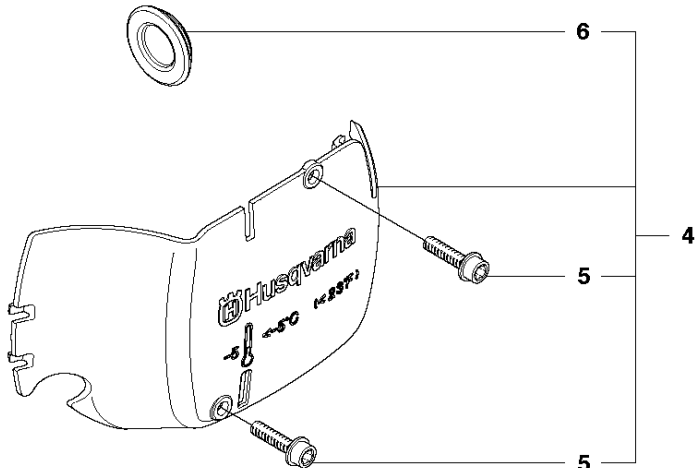

## ACCESSORIES

435 E from 2011-05-

Ref	Part no.	Description	Remark	Qty	Kit
1	503 55 85-04	TOOL		1	

**Q** 435  
WINTER KIT

**Q** 435e  
WINTER KIT