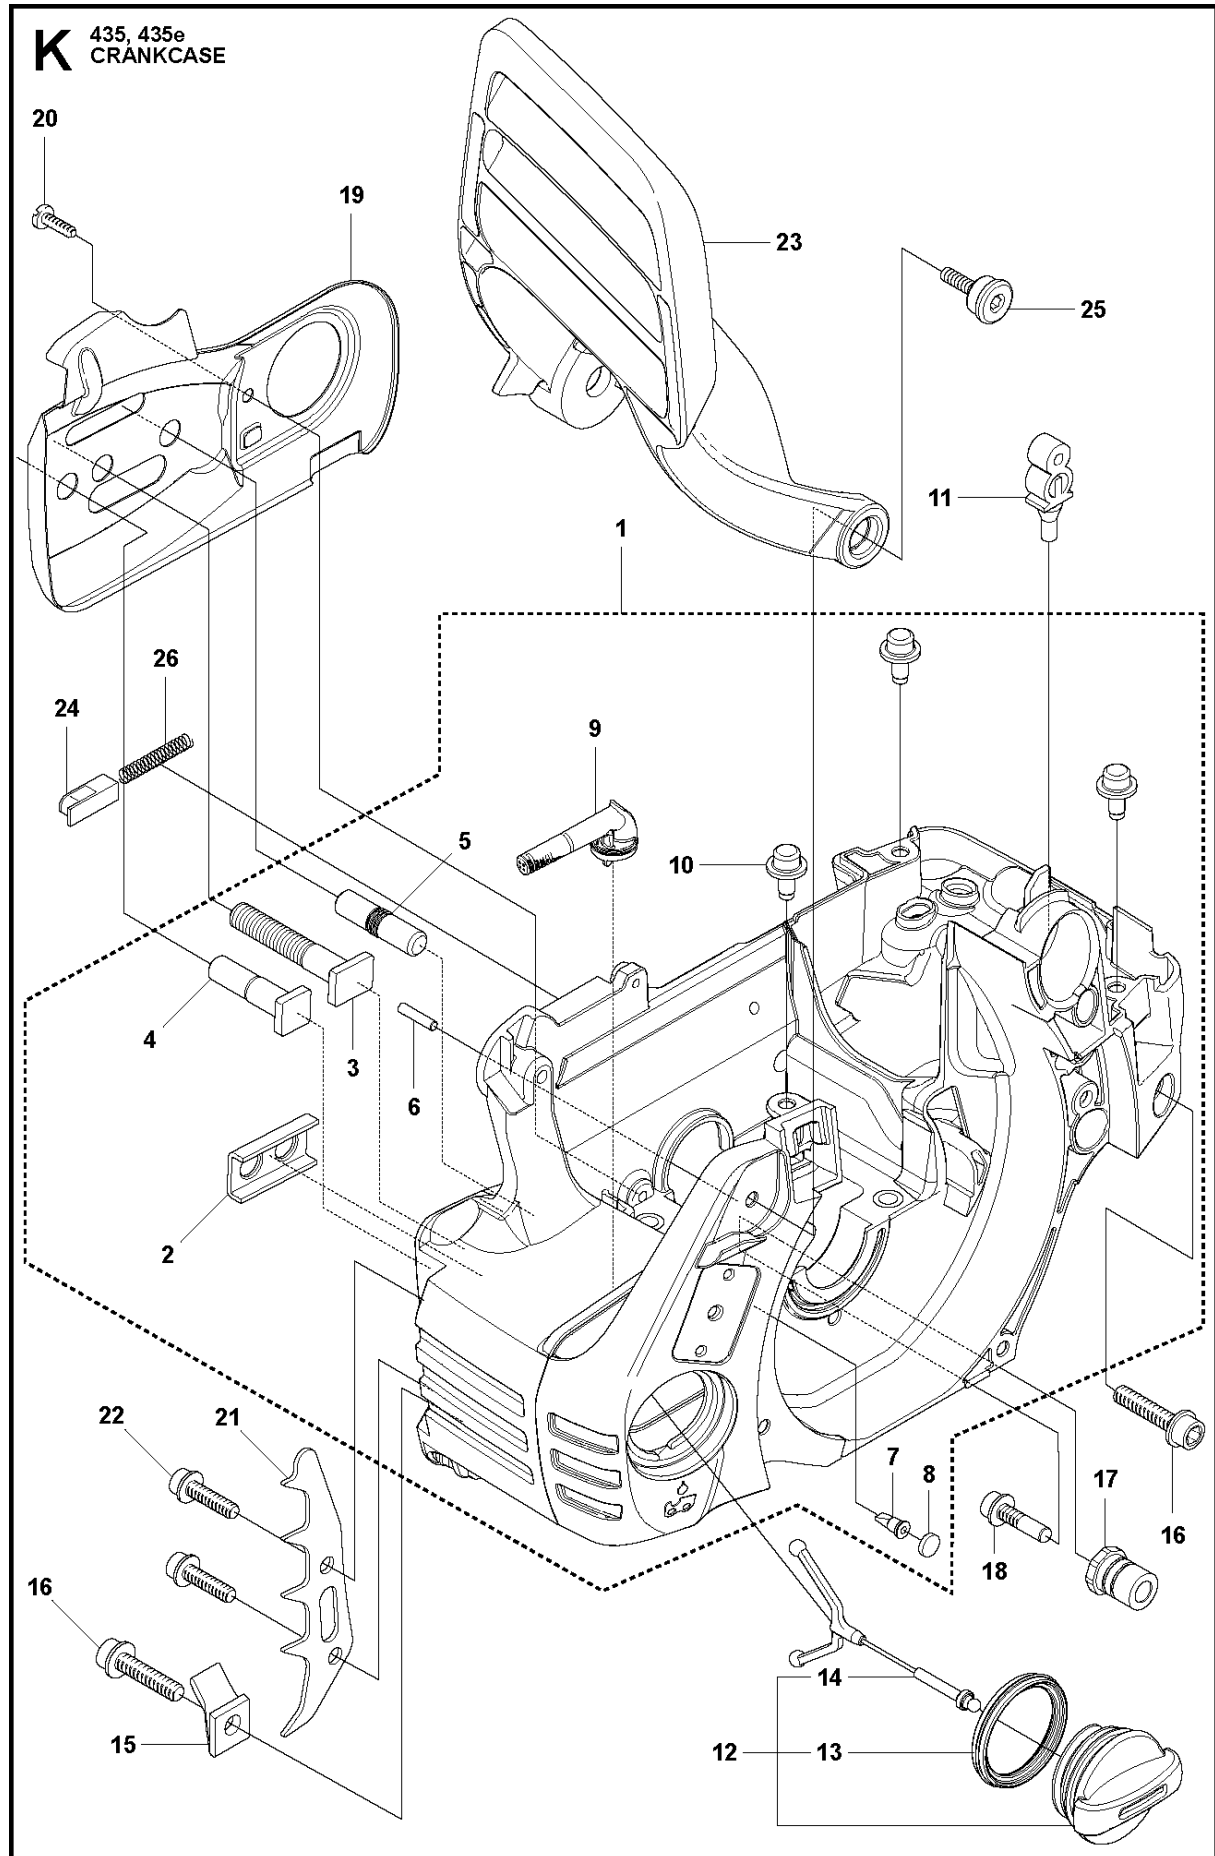

CRANKCASE

435 E from 2011-05-

Ref	Part no.	Description	Remark	Qty	Kit
1	544 93 25-01	CRANKCASE ASSY		1	
2	503 87 58-02	STIFFENING PLATE		1	1
3	503 87 54-02	BAR BOLT		1	1
4	537 33 46-01	BAR BOLT		1	1
5	544 03 64-01	BAR BOLT		1	1
6	503 24 09-05	NEEDLE ROLLER		1	1
7	530 02 61-19	CHECK VALVE		1	1
8	537 40 35-01	FILTER		1	1
9	544 08 33-01	OIL SCREEN		1	1
10	544 33 16-01	GUIDE PIN		3	1
11	503 86 93-01	CARBURETTOR MOUNTING		1	
12	544 11 12-01	TANK CAP ASSY		1	
13	537 21 50-01	SEALING		1	12
14	503 57 89-01	HOLDER		1	12
15	503 88 63-01	CHAIN CATCHER PIN		1	
16	503 21 88-76	SCREW IHSCFT		2	
17	501 00 76-01	LATERAL SUPPORT		1	
18	503 21 51-03	SCREW IHSCFT		1	
19	544 28 46-01	CHAIN GUIDE PLATE		1	
20	503 21 70-10	SCREW CCRPANT		1	
21	544 28 65-01	INDRE BARKSTØD		1	
22	503 21 75-20	SCREW IHSCFT		2	
23	544 25 15-01	HAND GUARD		1	
24	503 89 24-01	LOCK		1	
25	503 89 30-01	SCREW		2	
26	503 43 65-01	POSITION SPRING		1