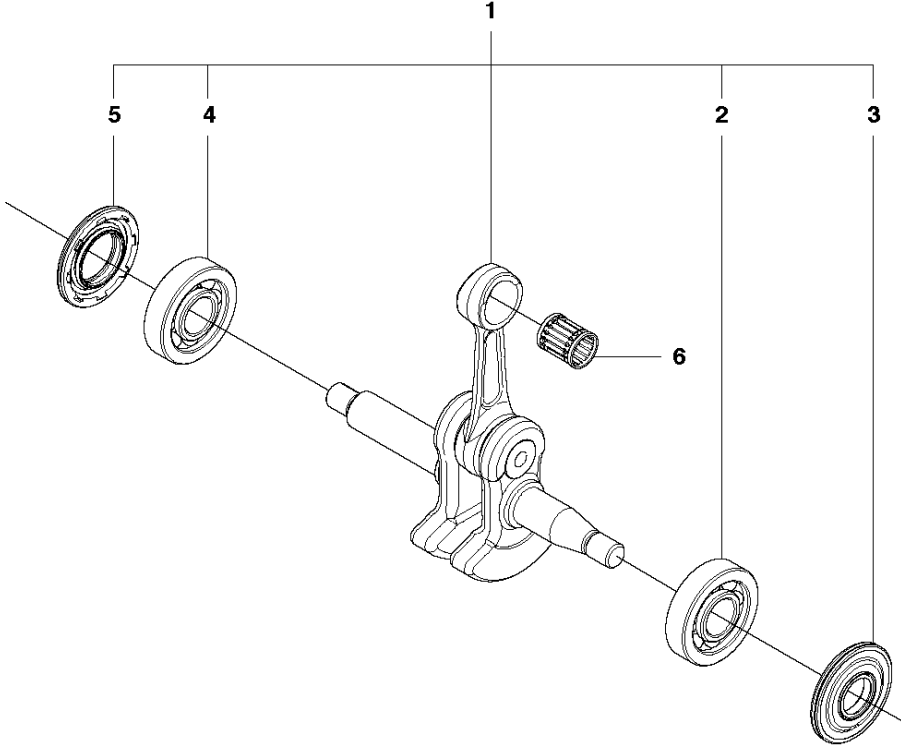

J 435, 435e
CRANKSHAFT

CRANKSHAFT

435 E from 2011-05-

Ref	Part no.	Description	Remark	Qty	Kit
1	544 34 38-01	CRANKSHAFT		1	
2	544 24 87-02	BALL BEARING		1	1
3	544 25 12-01	SEALING		1	1
4	544 24 88-02	BALL BEARING		1	1
5	544 25 13-01	SEALING		1	1
6	503 41 41-01	NEEDLE BEARING		1