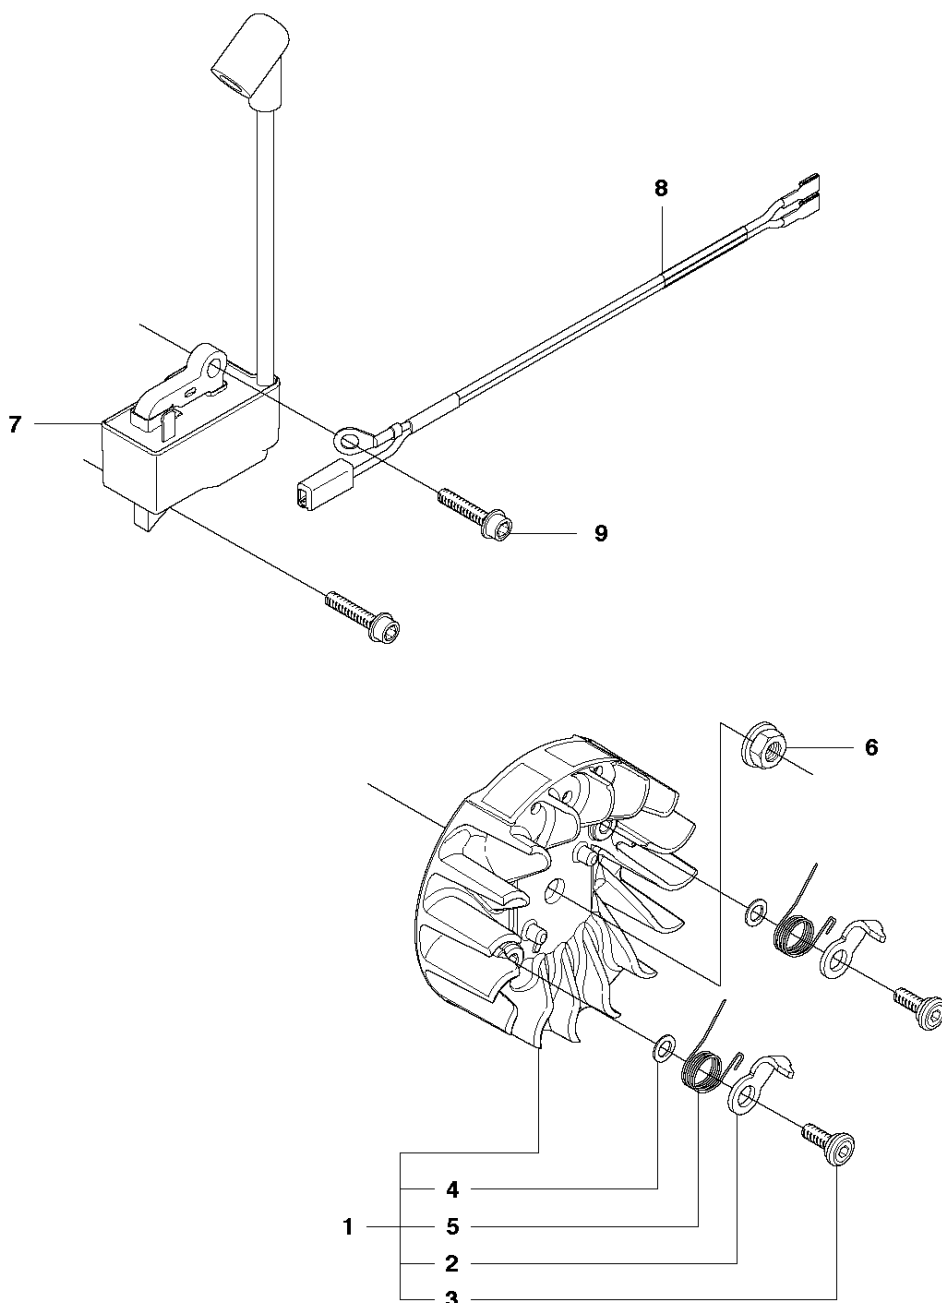

E 435, 435e
IGNITION SYSTEM

IGNITION SYSTEM

435 E from 2011-05-

Ref	Part no.	Description	Remark	Qty	Kit
1	544 87 42-02	FLYWHEEL ASSY		1	
2	537 24 56-01	STARTER PAWL		2	1
3	501 81 99-03	SCREW		2	1
4	503 23 00-42	WASHER		2	1
5	529 27 11-01	SPRING		2	1
6	503 22 04-01	NUT		1	
7	573 93 57-01	IGNITION MODULE		1	
8	510 10 14-01	WIRING ASSY		1	
9	503 20 02-20	SCREW IHSCFM		2