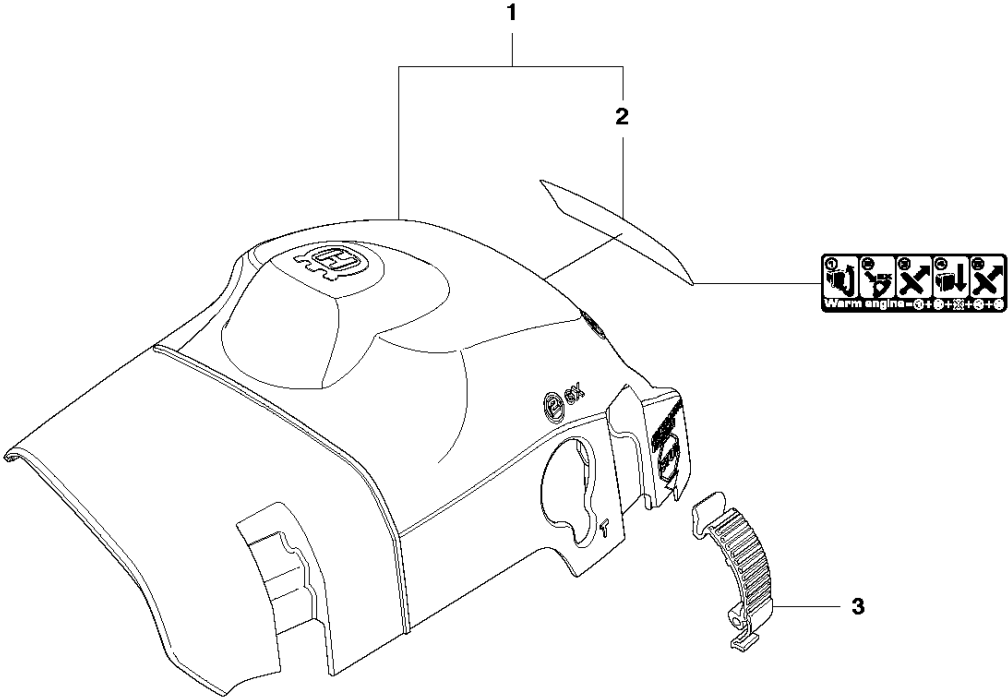

C 435, 435e
CYLINDER COVER

CYLINDER COVER

435 E from 2011-05-

Ref	Part no.	Description	Remark	Qty	Kit
1	504 79 02-01	CYLINDER COVER ASSY		1	
2	522 73 60-01	LABEL		1	1
3	503 89 47-01	SNAP		3