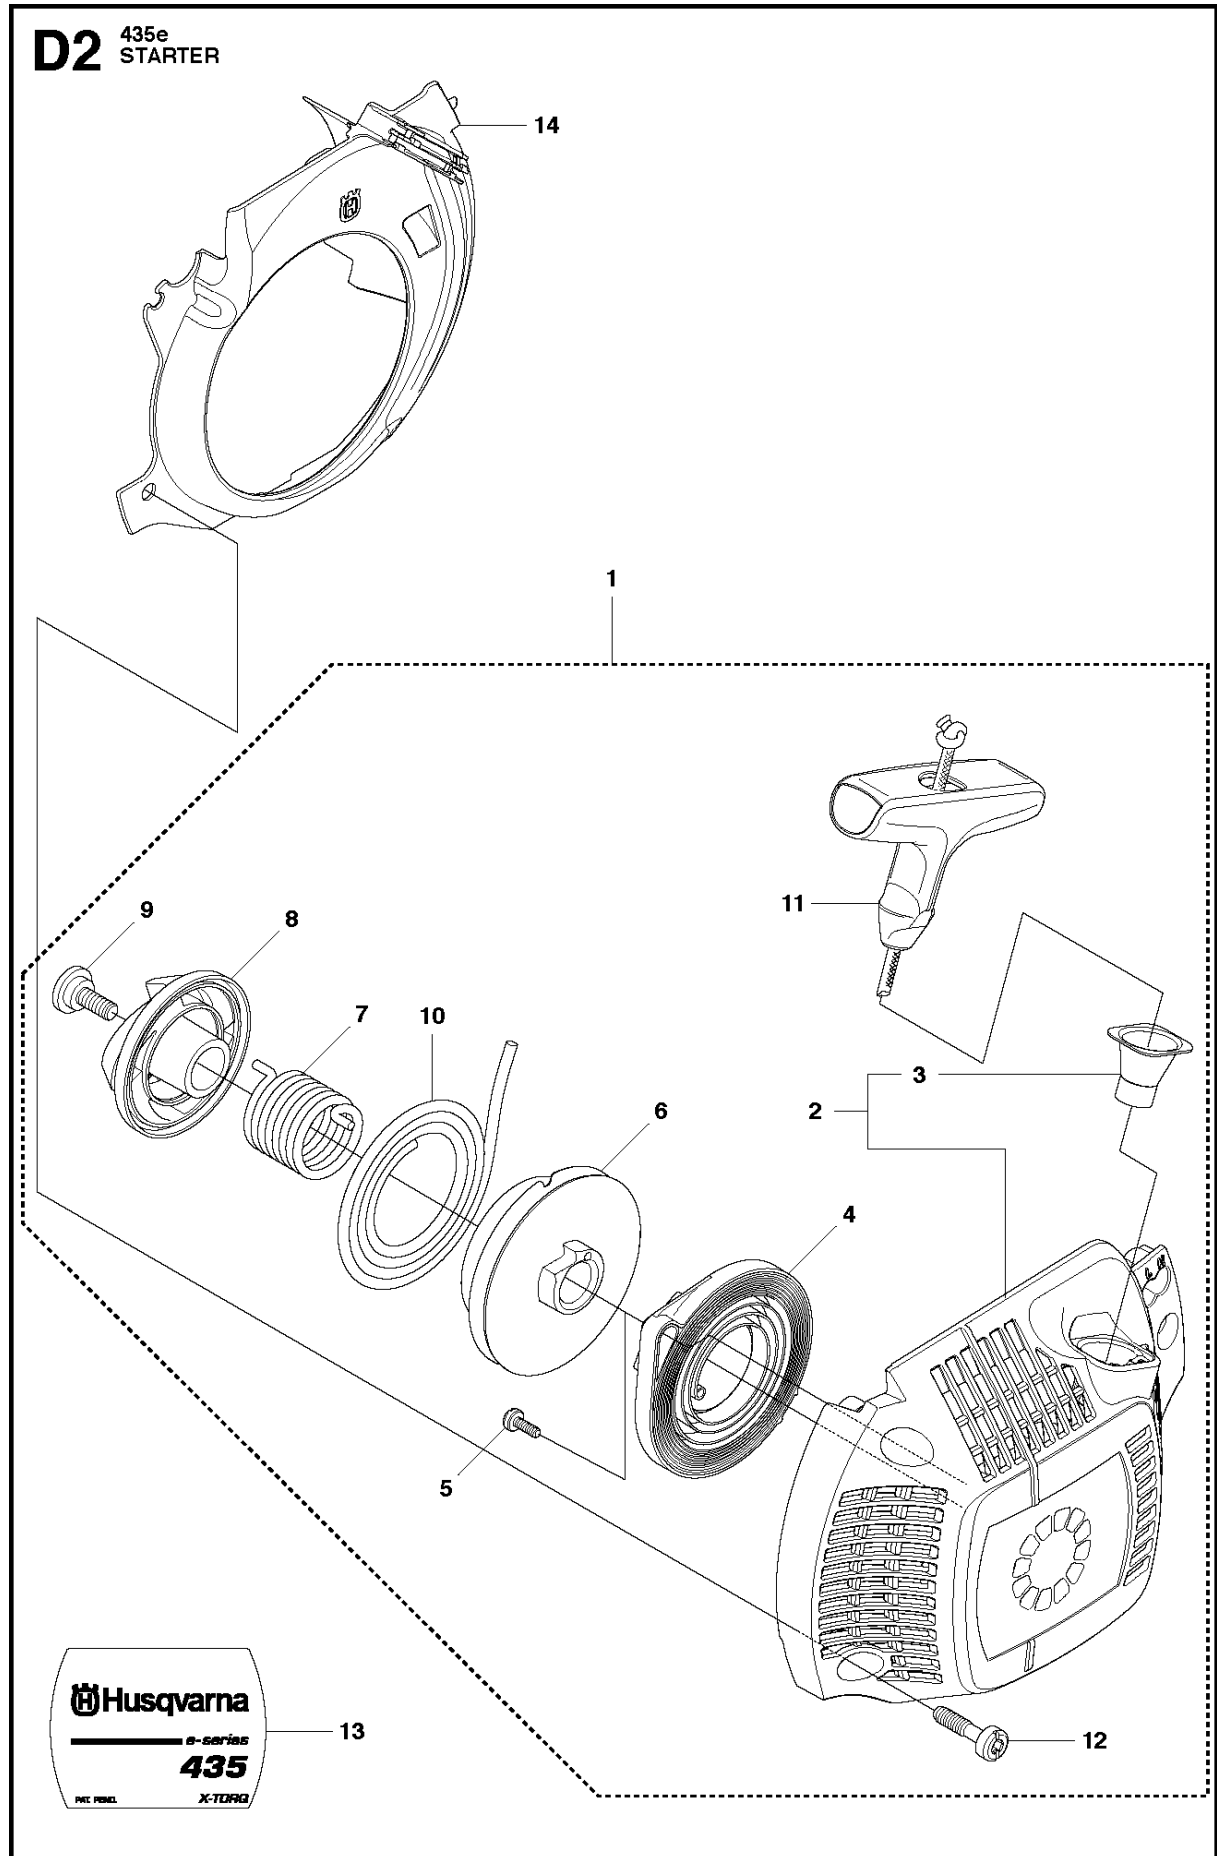

D2 435e
STARTER

STARTER

435 E from 2011-05-

Ref	Part no.	Description	Remark	Qty	Kit
1	544 28 70-02	STARTER ASSY			
2	544 28 69-01	STARTER HOUSING		1	1
3	537 28 32-01	REINFORCEMENT SLEEVE		1	1
4	540 05 75-02	SPRING CASSETTE ASSY		1	1
5	503 21 28-10	SCREW CCRPANT		2	1
6	537 42 32-01	STARTER PULLEY		1	1
7	505 64 73-01	SPRING		1	1
8	537 42 33-01	DRIVER		1	1
9	537 42 66-01	SCREW		1	1
10	505 30 51-25	STARTER CORD		1	1
11	537 23 25-01	STARTER HANDLE		1	1
12	503 21 73-21	SCREW CIHSCTO		4	1
13	544 46 36-02	LABEL		1	
14	544 19 71-02	COOLING AIR CONDUCTOR		1