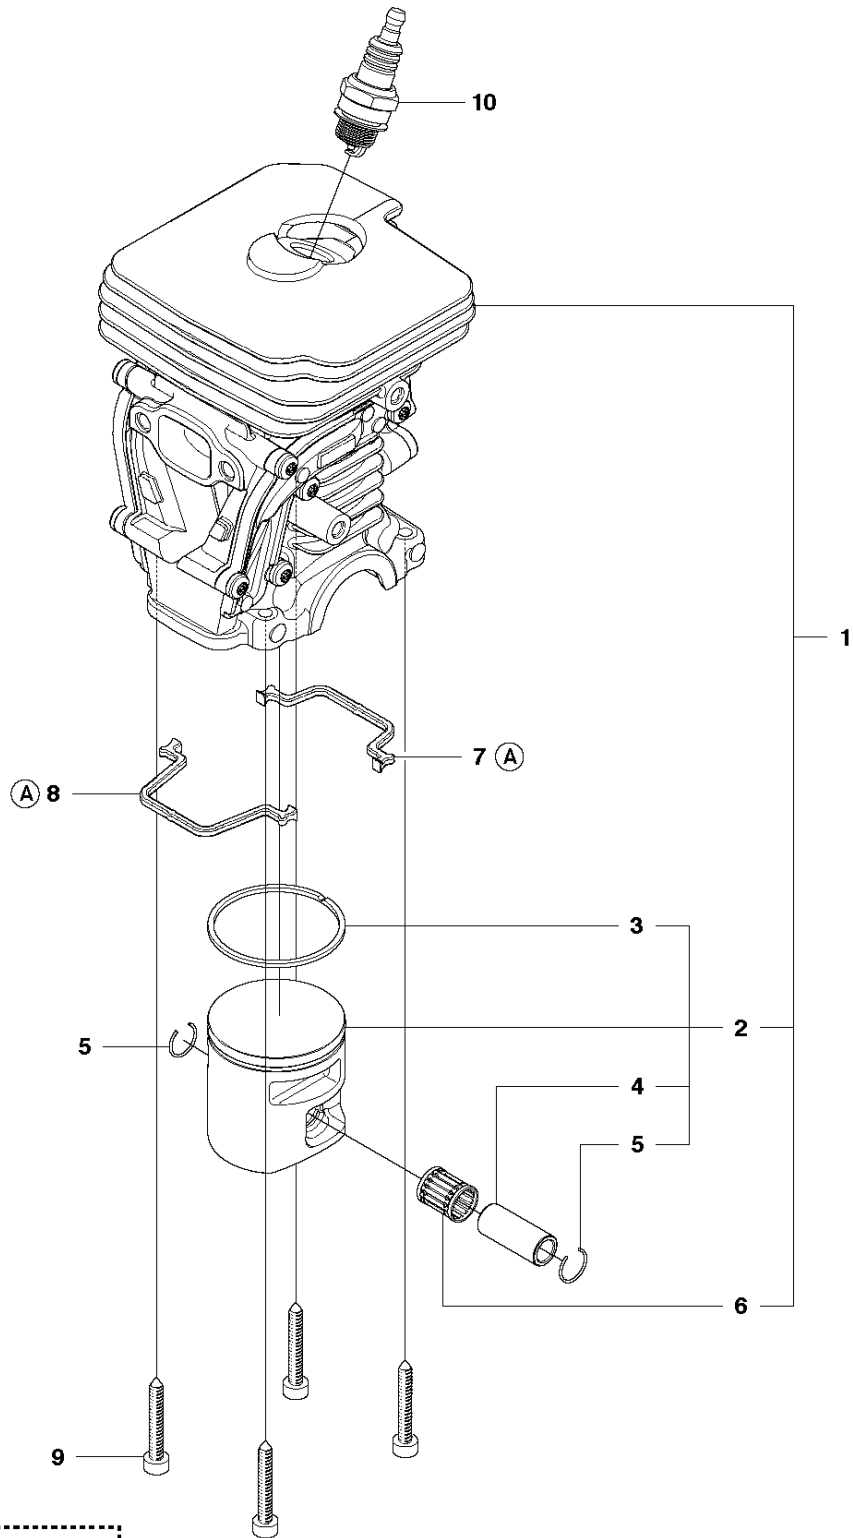

H 435, 435e
CYLINDER PISTON

(A) 504 79 40-01
Set of gaskets

CYLINDER PISTON

435 E from 2011-05-

Ref	Part no.	Description	Remark	Qty	Kit
1	504 73 51-03	CYLINDER		1	
2	502 62 50-02	PISTON ASSY		1	1
3	544 40 59-01	PISTON RING		1	2
4	544 40 60-01	PISTON PIN		1	2
5	537 39 99-01	CIRCLIP		2	2
6	503 41 41-01	NEEDLE BEARING		1	1
7	544 39 60-01	GASKET		1	11
8	544 39 59-01	GASKET		1	11
9	725 53 33-55	SCREW IHSCM		4	
10	503 23 51-11	SPARK PLUG		1	
11	504 79 40-01	GASKET		1