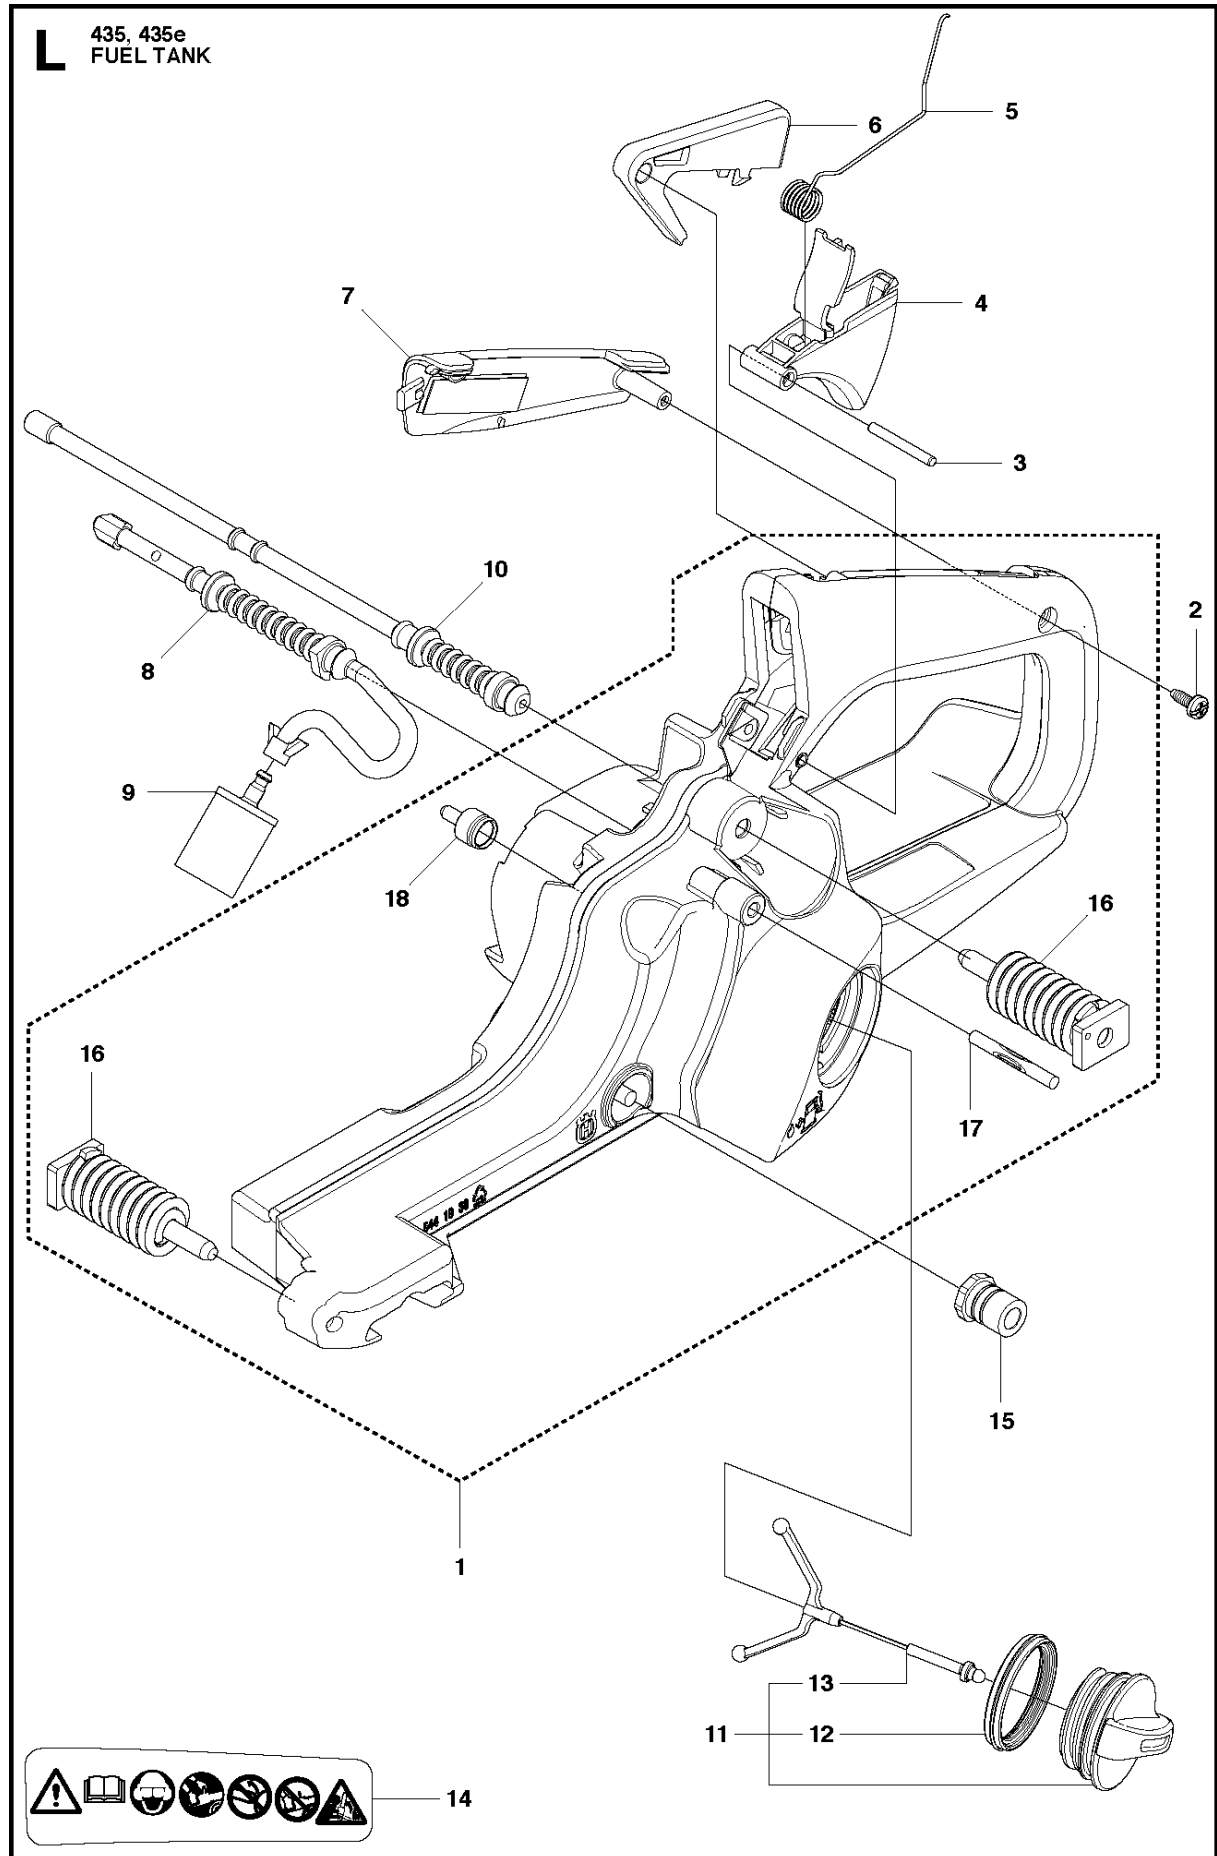

FUEL TANK

435 E from 2011-05-

Ref	Part no.	Description	Remark	Qty	Kit
1	544 19 38-05	FUEL TANK		1	
2	503 21 28-10	SCREW CCRPANT		1	
3	720 18 25-20	PARALLEL PIN		1	
4	544 96 85-01	THROTTLE CONTROL		1	
5	544 09 99-01	SPRING		1	
6	544 28 41-01	THROTTLE LOCKOUT		1	
7	544 28 49-01	HANDLE INSERT		1	
8	544 12 86-01	FUEL HOSE		1	
9	503 44 32-01	FILTER		1	
10	544 12 97-01	RETURN HOSE		1	
11	544 11 12-01	TANK CAP ASSY		1	
12	537 21 50-01	SEALING		1	11
13	503 57 89-01	HOLDER		1	11
14	544 37 50-01	LABEL		1	
15	501 00 76-01	LATERAL SUPPORT		1	
16	504 79 56-01	ANTIVIBRATION ELEMENT		2	1
17	721 12 63-39	GROOVED PIN		1	1
18	537 35 95-01	TANK VENT ASSY		1	1