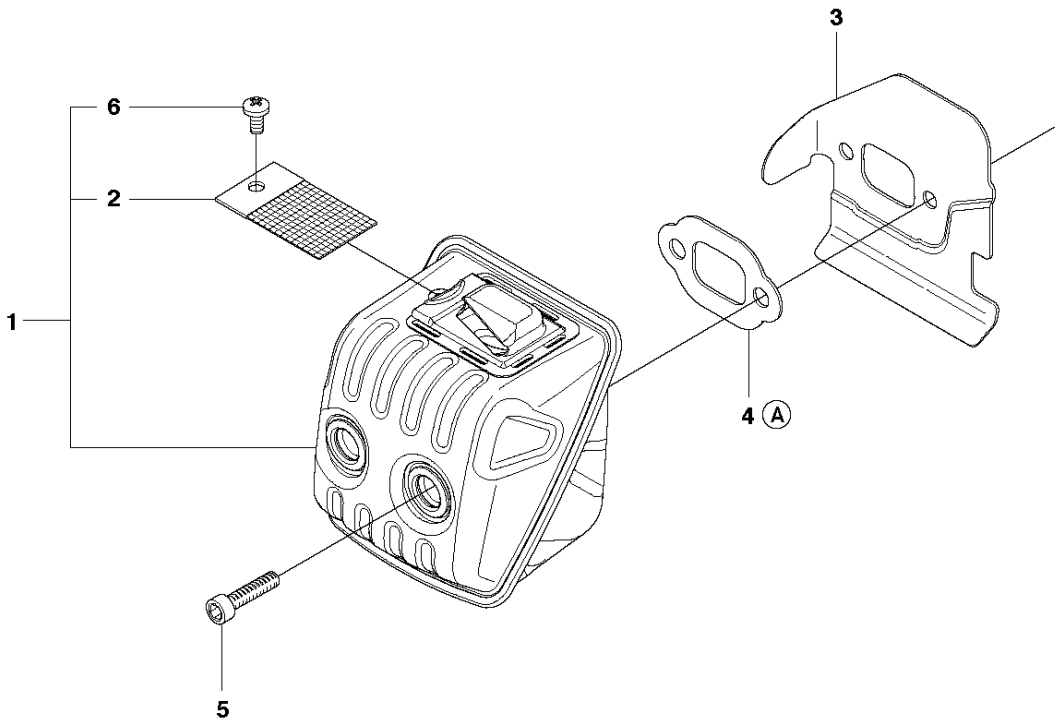

F 435, 435e
MUFFLER

7
Ⓐ 504 79 40-01
Set of gaskets

MUFFLER

435 E from 2011-05-

Ref	Part no.	Description	Remark	Qty	Kit
1	544 14 77-02	MUFFLER ASSY		1	
2	579 75 33-01	SCREEN		1	1
3	501 32 31-01	HEAT DEFLECTOR		1	
4	579 75 31-01	GASKET		1	7
5	725 53 68-55	SCREW IHSCM		2	
6	724 12 87-59	SCREW CRPANM		1	1
7	504 79 40-01	GASKET		1