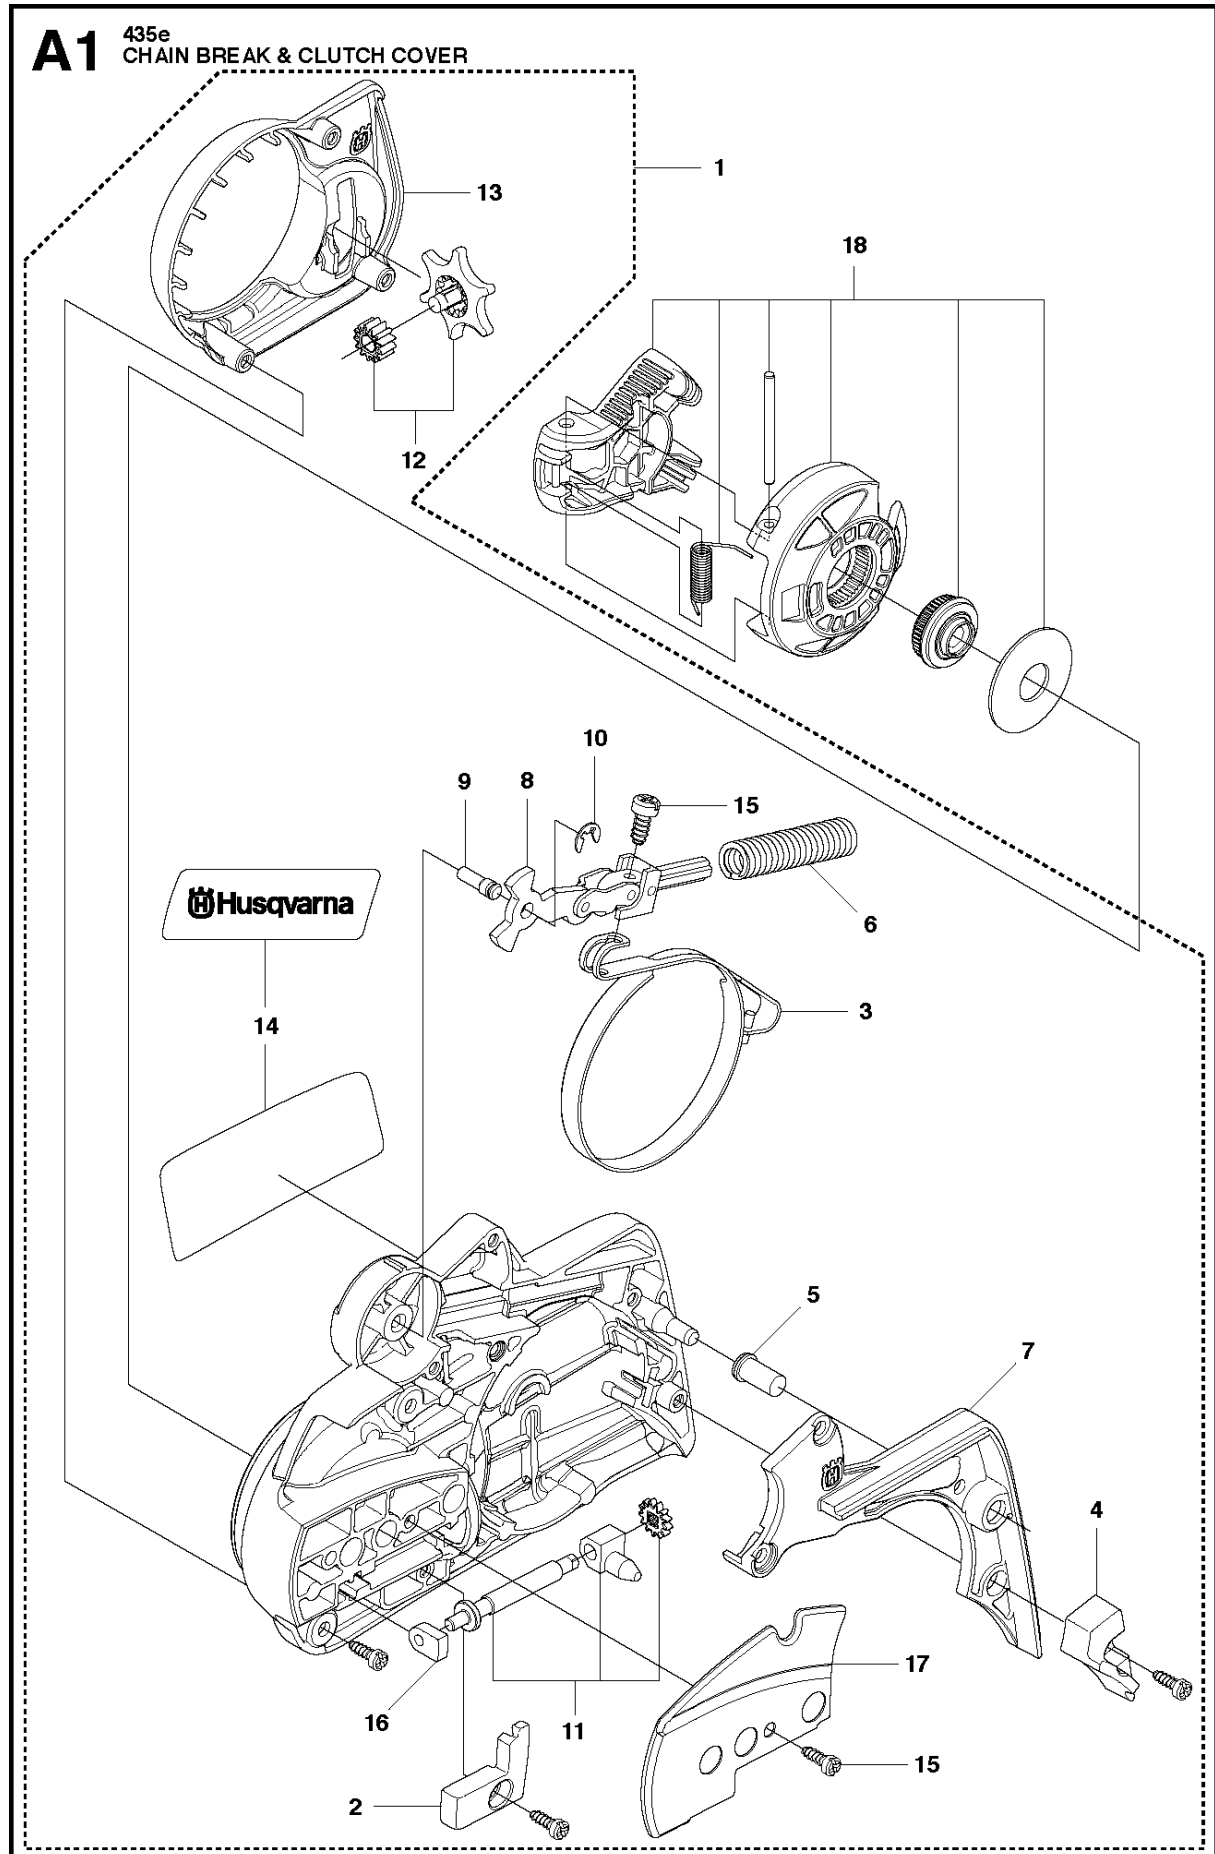

# SPARE PARTS LIST

CHAIN SAWS

435 E from 2011-05-

## CHAIN BRAKE &amp; CLUTCH COVER

435 E from 2011-05-

Ref	Part no.	Description	Remark	Qty	Kit
1	544 19 49-05	CLUTCH COVER ASSY		1	
2	504 54 28-01	COVER LID		1	1
3	544 30 60-01	BRAKE BAND ASSY		1	1
4	544 25 31-01	WEAR PROTECTION		1	1
5	503 85 52-01	GUIDE BUSHING		1	1
6	505 89 26-01	BRAKE SPRING		1	1
7	544 24 85-01	COVER LID		1	1
8	503 89 08-02	KNEE JOINT ASSY		1	1
9	503 89 29-01	PIN KNEE-JOINT		1	1
10	735 31 08-20	E-CLIP		1	1
11	537 39 29-01	CHAIN TENSION SCREW		1	1
12	537 34 72-01	CHAIN TENSIONER WHEEL		1	1
13	537 39 26-01	HEAT PROTECTOR		1	1
14	544 35 75-01	LABEL		1	1
15	503 21 70-10	SCREW CCRPANT		10	1
16	525 35 43-01	BEARING SLEEVE		1	1
17	505 32 10-01	WEAR PLATE		1	1
18	537 34 78-01	KNOB		1	

## CLUTCH &amp; OIL PUMP

435 E from 2011-05-

Ref	Part no.	Description	Remark	Qty	Kit
1	575 56 80-01	CLUTCH ASSY		1	
2	574 71 88-01	CLUTCH SPRING		2	1
3	505 44 15-01	CLUTCH DRUM		1	
4	503 53 92-01	NEEDLE BEARING		1	3
5	544 21 24-02	WORM GEAR		1	
6	540 05 79-01	PUMP PISTON		1	
7	537 15 48-01	PUMP CYLINDER		1	
8	544 08 42-01	OIL HOSE		1	